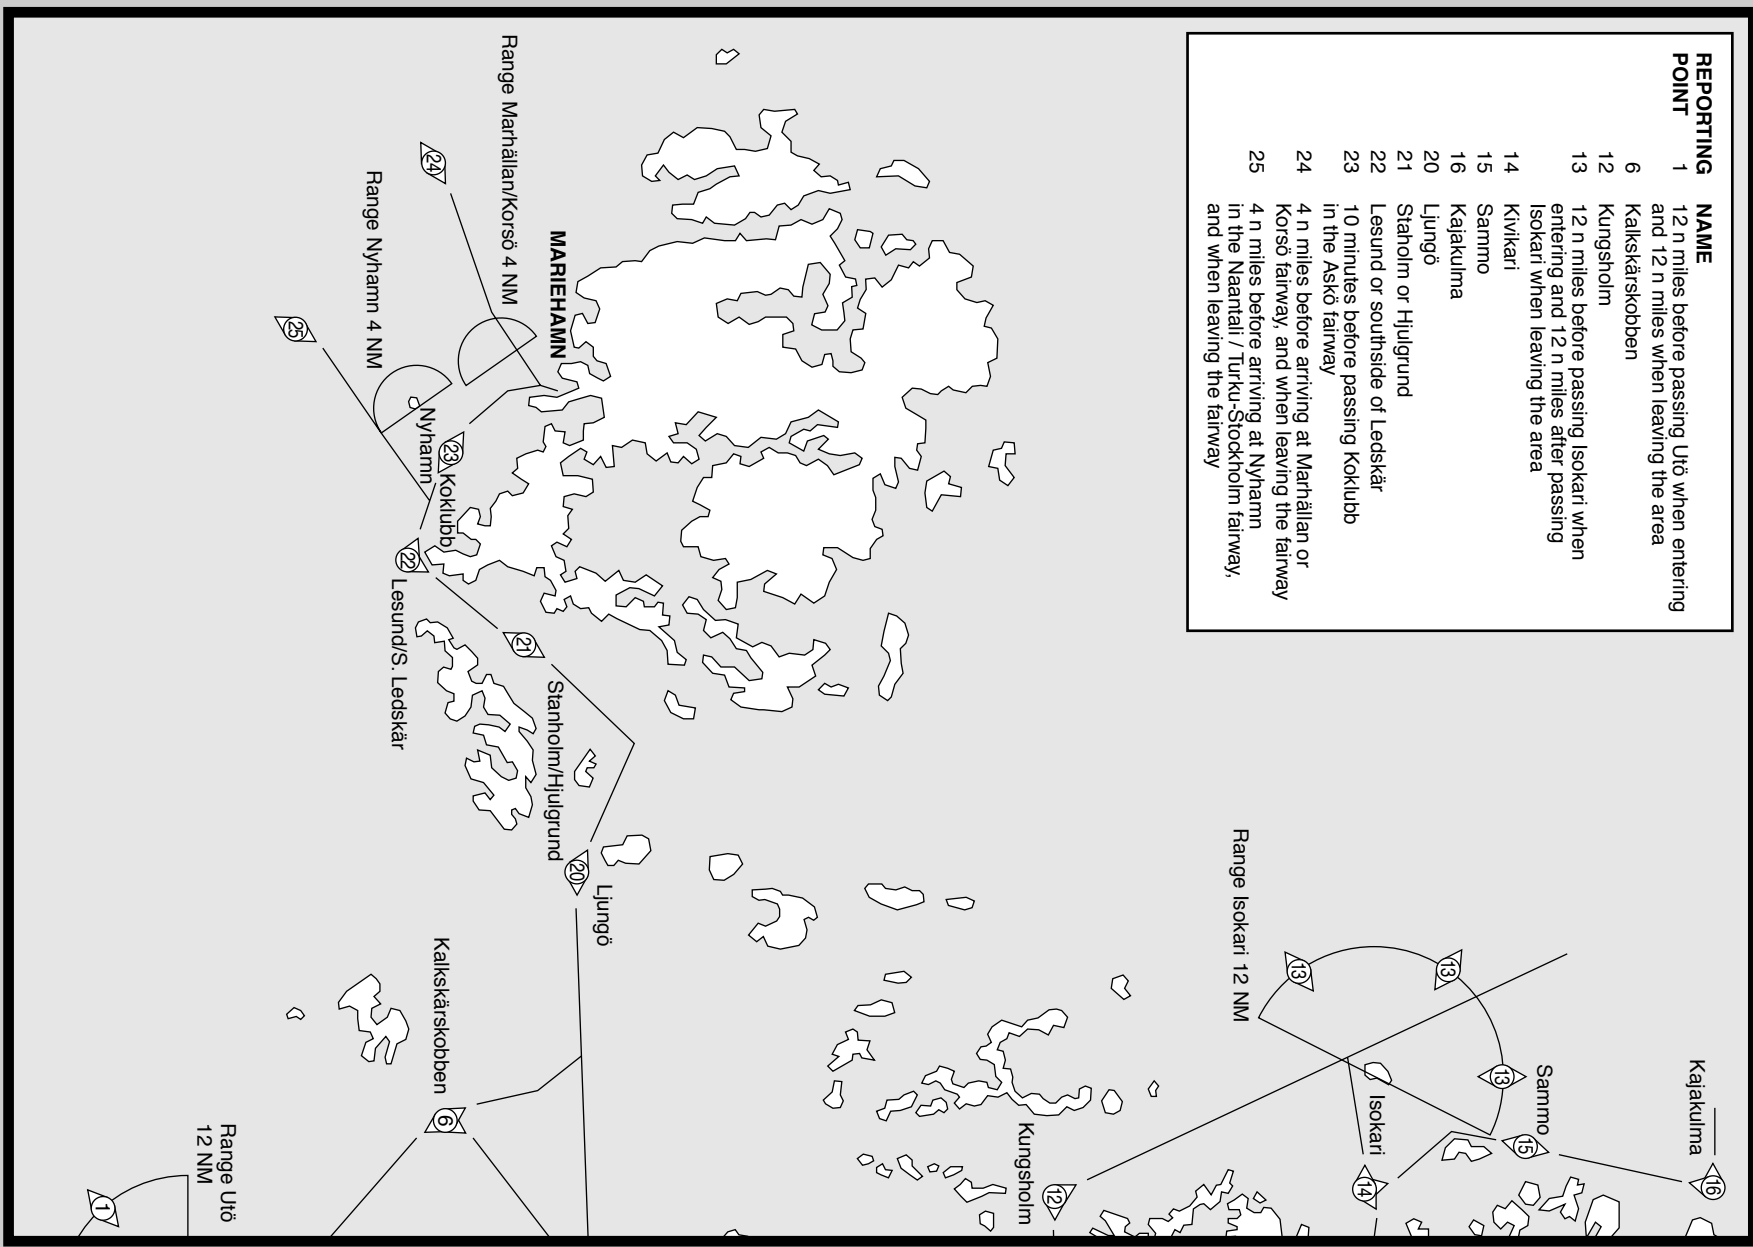

REPORTING POINT	NAME
1	12 n miles before passing Utö when entering and 12 n miles when leaving the area
6	Kalkskärskobben
12	Kungsholm
13	12 n miles before passing Isokari when entering and 12 n miles after passing Isokari when leaving the area
14	Kivikari
15	Sammo
16	Kajakulma
20	Ljungö
21	Staholm or Hjulgrund
22	Lesund or southside of Ledskär
23	10 minutes before passing Koklubb in the Askö fairway
24	4 n miles before arriving at Marhällan or Korsö fairway, and when leaving the fairway
25	4 n miles before arriving at Nyhamn in the Naantali / Turku-Stockholm fairway, and when leaving the fairway

NOT TO BE USED FOR NAVIGATION