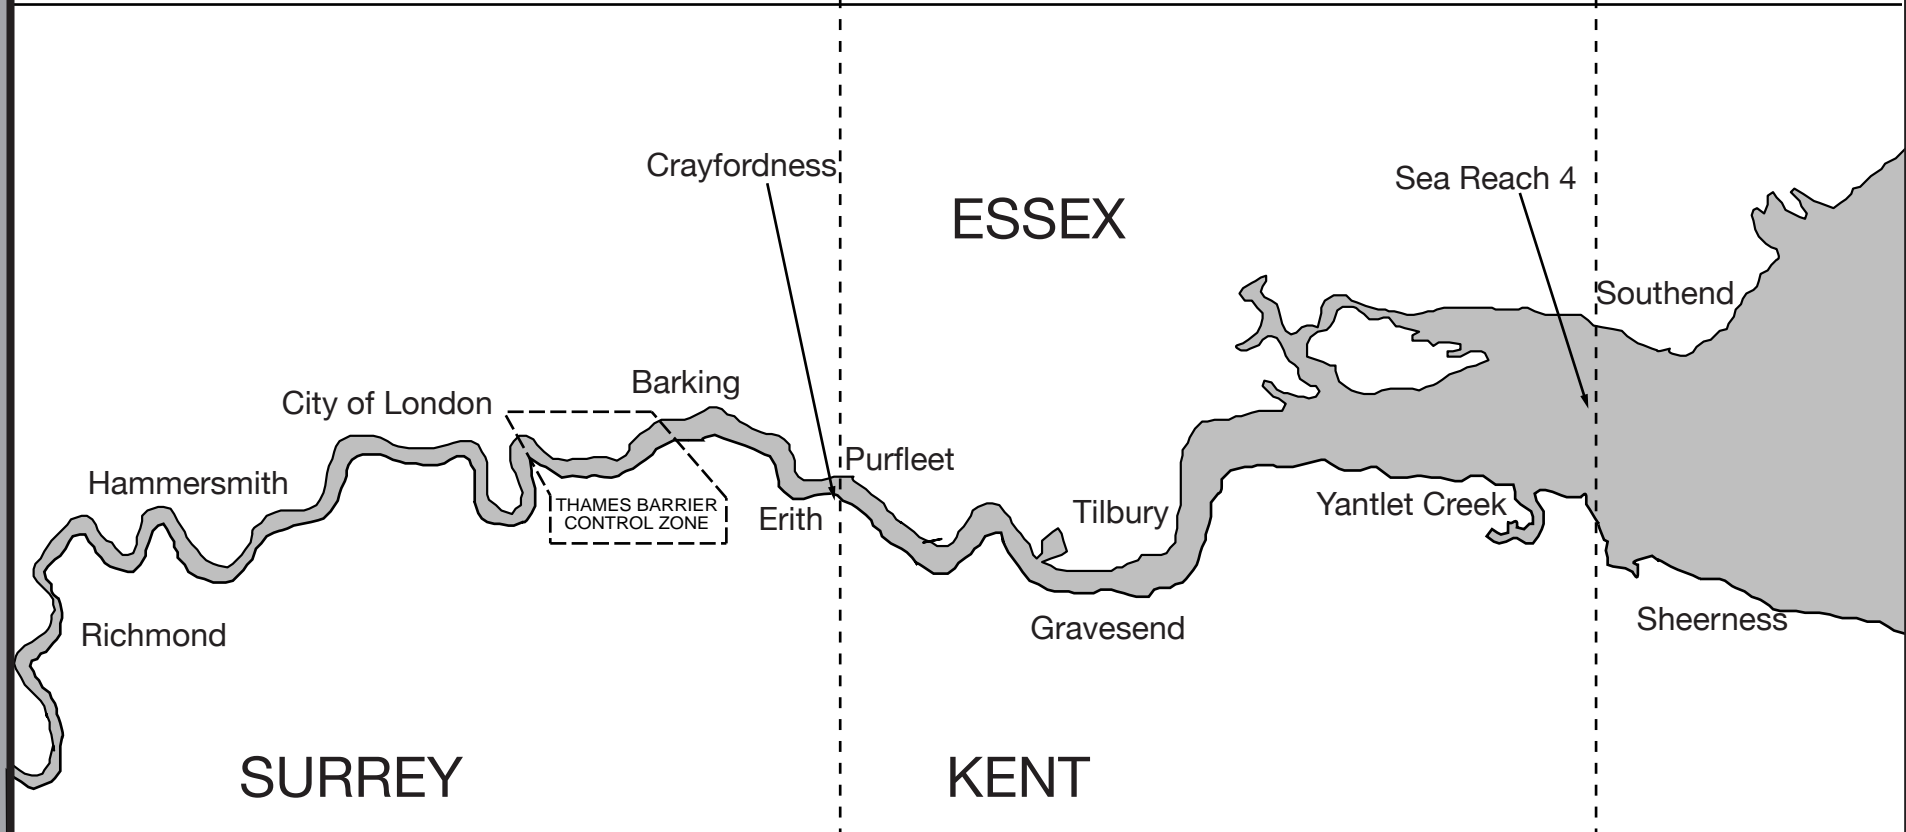

Primary working VHF channels

Channel 14

Channel 68

Channel 69

London Coastguard

Thames Coastguard

NOT TO BE USED FOR NAVIGATION